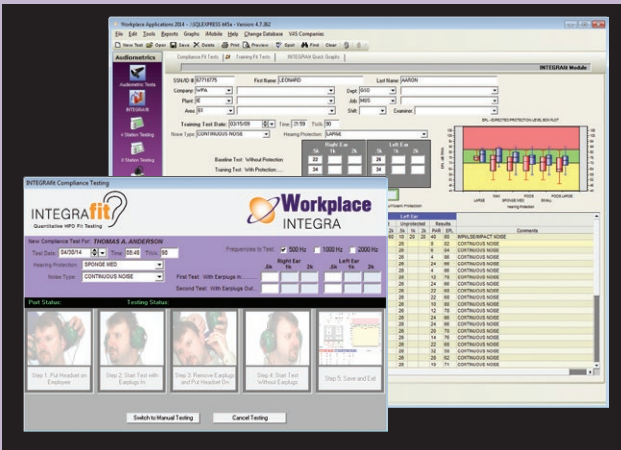

INTEGRAfit testing wizard and results